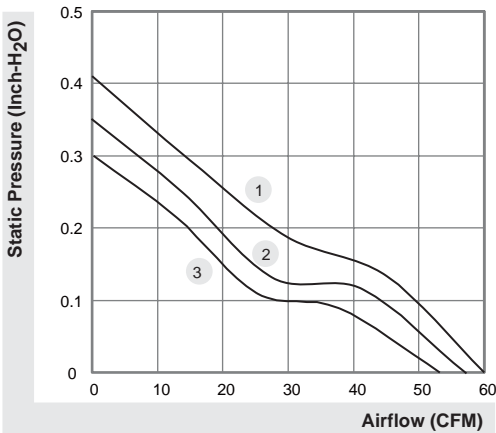

*All model could be customized. Please contact with Sunon Sales.
*Specifications are subject to change without notice. Please Visit SUNON web site at <http://www.sunon.com> for update information.