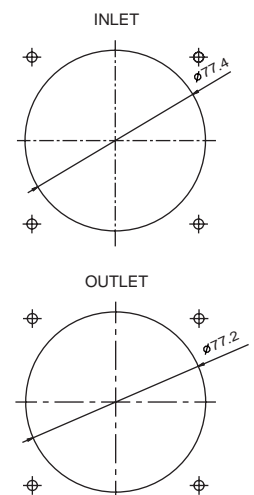

*All model could be customized. Please contact with Sunon Sales.

*Specifications subject to change without notice. Please Visit SUNON web site at <http://www.sunon.com> for update information.