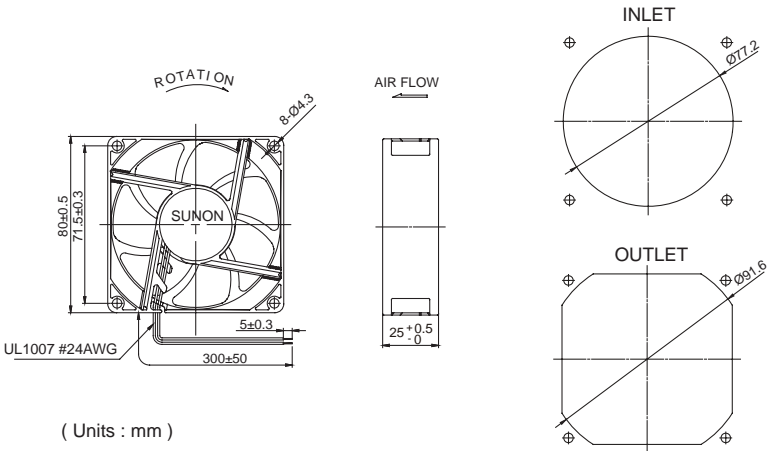

*All model could be customized. Please contact with Sunon Sales.
*Specifications are subject to change without notice. Please Visit SUNON web site at <http://www.sunon.com> for update information.