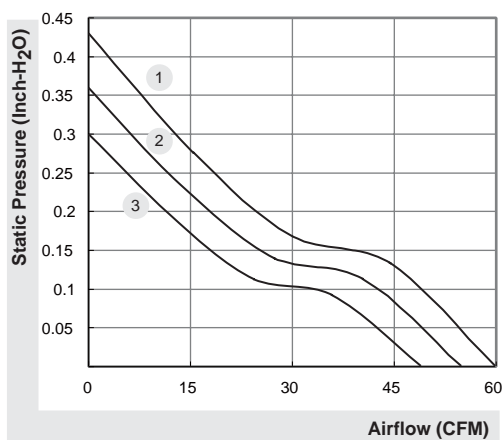

(Units : mm)